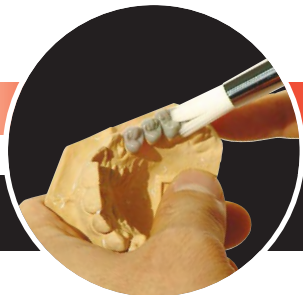

Porcelain Opaque Brush

B-260 (#4)
174mm(L)

Features

- Made of artificial bristles.

Artificial Porcelain Build-up Brush

B-263Y (#8)
187mm(L)

B-264Y (#6)
184mm(L)

B-265Y (#4)
181mm(L)

Wax Brush

BK Wax Brush **B-910**

153mm(L)

22mm(L)

Features

- Can perfectly remove the extra wax after wax carving
- No damage on the wax surface with smooth brush
- Longer use
- Excellent elasticity