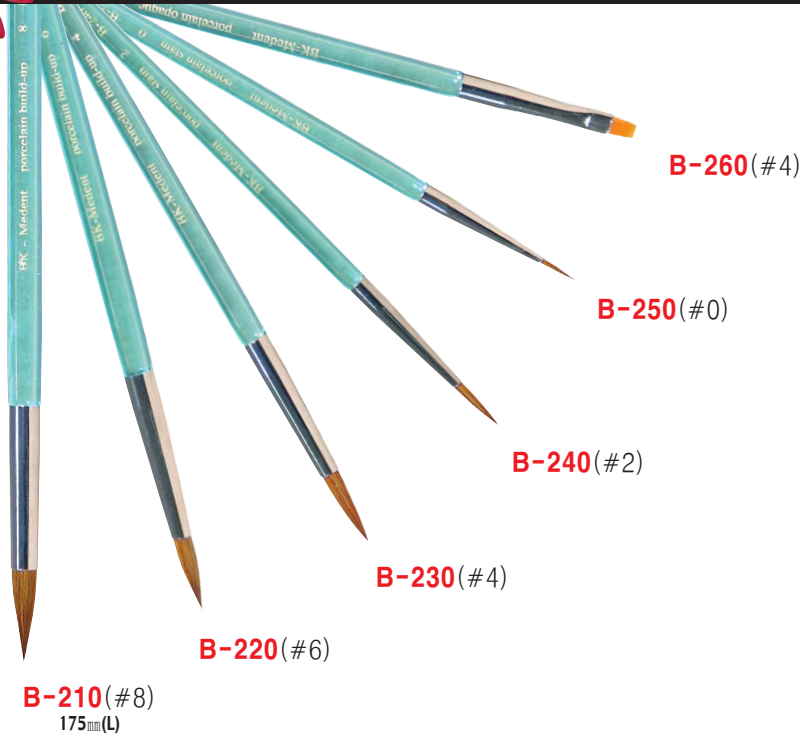

## Porcelain Build-up Set B-611

case size : 187mm(L)×60mm(D)×20mm(H)

### Contents

- Porcelain build-up brushes #6, #0
- Porcelain opaque brush #4
- Porcelain mixing stick, Opaque painting stick
- Porcelain blade
- Porcelain blade holder (B-140)
- Porcelain blade holder (B-150)
- Porcelain carving, Set case

## Porcelain Brush Set B-515

case size : 187mm(L)×60mm(D)×20mm(H)

### Contents

- Porcelain build-up brushes #8, #6, #4, #2, #0
- Porcelain opaque brush #4
- Set case

Properly consisted of a variety of BK-Medent's instruments for porcelain work.