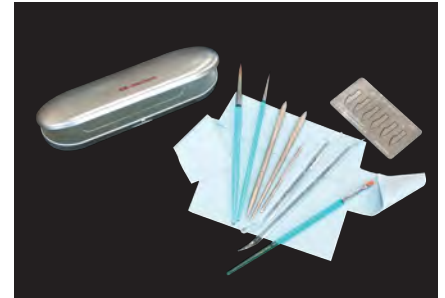

## Porcelain Build-up Set B-611

case size : 187mm(L)×60mm(D)×20mm(H)

### Contents

- Porcelain build-up brushes #6, #0
- Porcelain opaque brush #4
- Porcelain mixing stick, Opaque painting stick
- Porcelain blade
- Porcelain blade holder (B-140)
- Porcelain blade holder (B-150)
- Porcelain carving, Set case

## Porcelain Brush Set B-515

case size : 187mm(L)×60mm(D)×20mm(H)

### Contents

- Porcelain build-up brushes #8, #6, #4, #2, #0
- Porcelain opaque brush #4
- Set case

Properly consisted of a variety of BK-Medent's instruments for porcelain work.