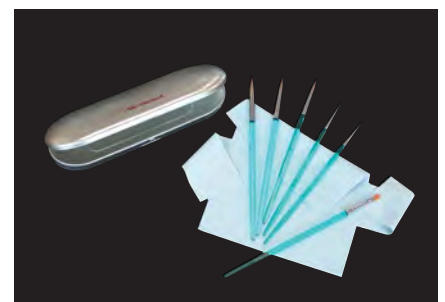

## Porcelain Build-up Set B-611

case size : 187mm(L)×60mm(D)×20mm(H)

### Contents

- Porcelain build-up brushes #6, #0
- Porcelain opaque brush #4
- Porcelain mixing stick, Opaque painting stick
- Porcelain blade
- Porcelain blade holder (B-140)
- Porcelain blade holder (B-150)
- Porcelain carving, Set case

## Porcelain Brush Set B-515

case size : 187mm(L)×60mm(D)×20mm(H)

### Contents

- Porcelain build-up brushes #8, #6, #4, #2, #0
- Porcelain opaque brush #4
- Set case

Properly consisted of a variety of BK-Medent's instruments for porcelain work.