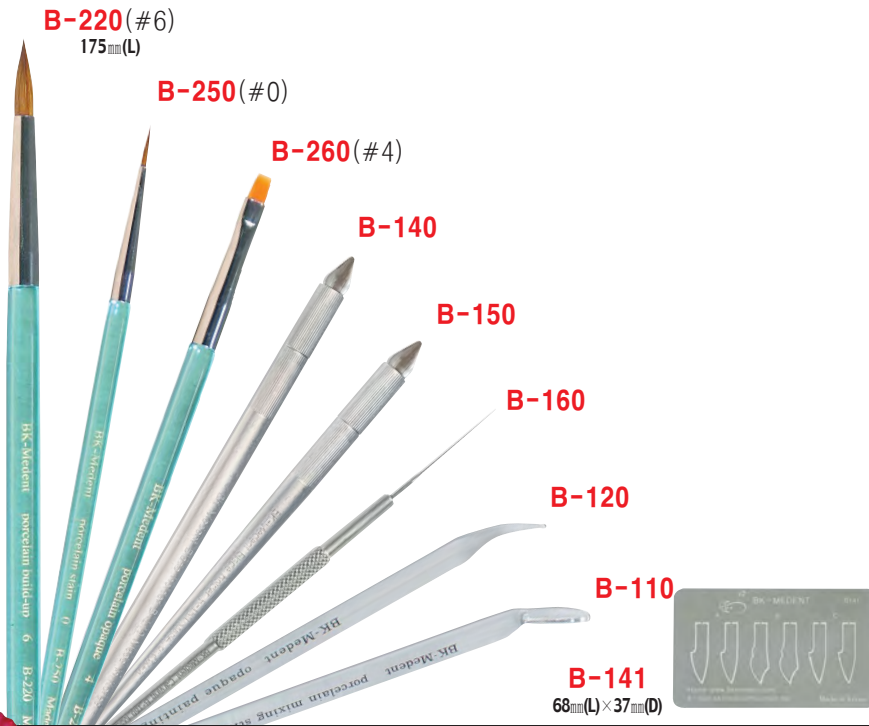

## Porcelain Build-up Set B-611

case size : 187mm(L)×60mm(D)×20mm(H)

### Contents

- Porcelain build-up brushes #6, #0
- Porcelain opaque brush #4
- Porcelain mixing stick, Opaque painting stick
- Porcelain blade
- Porcelain blade holder (B-140)
- Porcelain blade holder (B-150)
- Porcelain carving, Set case

## Porcelain Brush Set B-515

case size : 187mm(L)×60mm(D)×20mm(H)