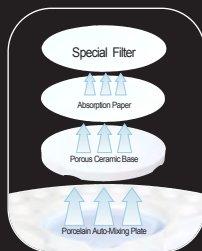

■ Porcelain **Auto-Mixing Plate**  
**Ez-Master® B-007 & Ez-Single® B-008**

**Ez-Master® B-007**

**C**ontents

Container, Lid, Special Filter (6 sheets),  
 Absorption Paper (30 sheets),  
 Porous Ceramic Base (3 pcs),  
 Working papers, Instructions

**Ez-Single® B-008**

**C**ontents

Container, Lid, Special Filter (2 sheets),  
 Absorption Paper (10 sheets),  
 Porous Ceramic Base (1 pcs),  
 Working papers, Instructions

※ Special Filter(B-SF), Absorption Paper(B-AP) and Porous Ceramic Base(B-CB) are **refilled**.